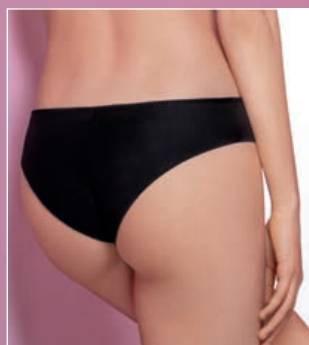

Sofy

C7400 Balconcino coppa super push-up senza ferretto

Coppa B/C • Tg 1/5
Colori: Nero/Noisette
Super push-up bra no wire
Cup B/C • Size 1/5
Colours: Black/Noisette

C7500 Brasiliana

Tg 1/6
Brazilian panty
Size 1/6

Sofy

Coppa push up
Super push-up cup

Fianco in doppio tessuto con elastici invisibili
Double fabric wing, invisible elastic inside

All'interno rinforzo flessibile in materiale composito
Soft and flexible support inside with composite material

Senza ferretto
No wire

Microfibra di nuova generazione ultra morbida
New generation ultra-soft microfiber fabric

Doppio tessuto con elastici all'interno invisibili
Double fabric, invisible elastic inside