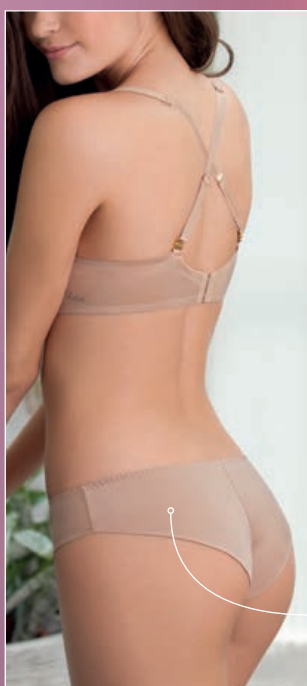

Parte dietro in doppio tessuto
Back with double fabric

Microfibra di nuova generazione ultra morbida
New generation ultra-soft microfiber fabric